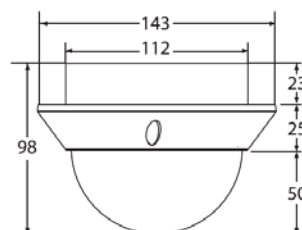

MEDIDAS Y/O FOTOS

Outdoor Wall Mount

Pedestal Mount

Flush Mount

Surface Mount

**DHCE-21****MINIDOMOS EXTERIOR COLOR NUVICO**