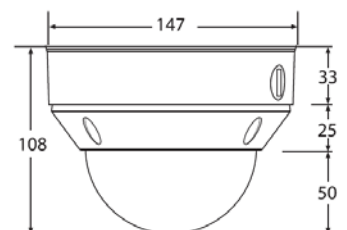

MEDIDAS Y/O FOTOS

Outdoor Wall Mount

Pedestal Mount

Flush Mount

Surface Mount

**DHCE-21****MINIDOMOS EXTERIOR COLOR NUVICO**