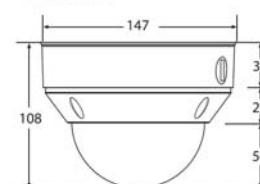

MEDIDAS Y/O FOTOS

Indoor Wall Mount

Outdoor Wall Mount

Pedestal Mount

Flush Mount

Surface Mount

DLHZ-38 Minidomos con Zoom NUVICO (ZoomMatic)