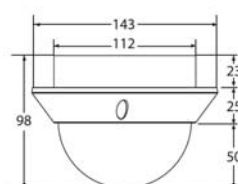

MEDIDAS Y/O FOTOS

Indoor Wall Mount

Outdoor Wall Mount

Pedestal Mount

Flush Mount

Surface Mount

DLHZ-38 Minidomos con Zoom NUVICO (ZoomMatic)