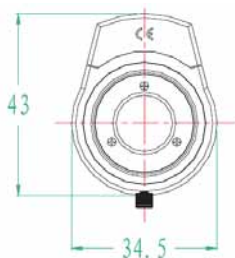

VA-8S

VA-50S

**VA-8S**

Focal Length		3.5-8mm	Mount/Flange Back	CS/M25.4×0.79
Max. Aperture Rate		1:1.4	Iris Control	Direct Drive
Image Format Cover		1/3"	Back Focal Length	8.2 - 12.9mm
Angle of View	D	81.20° - 41.10°	Operating Temperature	-40°C - +50°C
	H	68.88° - 33.40°	Dimension(W×H×L)	34.5×43×45.7mm
	V	54.43° - 25.36°	Weight	60g
Supply Voltage		DC 6 - 12V	Remark	Auto Iris(DC)

**VA-50S**

Focal Length		5-50mm	Mount/Flange Back	CS/M25.4×0.79
Max. Aperture Rate		1:1.4	Iris Control	Direct Drive
Image Format Cover		1/3"	Back Focal Length	—
Angle of View	D	61.93° 6.87	Operating Temperature	-40°C - +50°C
	H	51.28 5.49	Dimension(W×H×L)	41×47×75.9mm
	V	39.6 4.12	Weight	165g
Supply Voltage		DC 6 - 12V	Remark	Auto Iris(DC)

**MEDIDAS Y/O FOTOS**

VA-8S

VA-50S