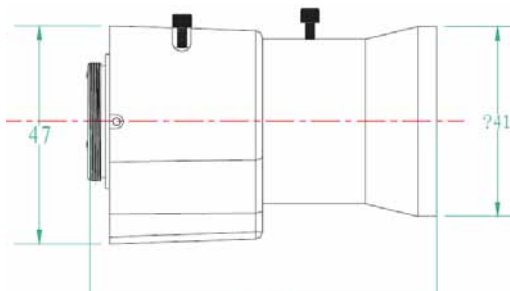

VA-8S

Focal Length		3.5-8mm	Mount/Flange Back	CS/M25.4×0.79
Max. Aperture Rate		1:1.4	Iris Control	Direct Drive
Image Format Cover		1/3"	Back Focal Length	8.2 - 12.9mm
Angle of View	D	81.20° - 41.10°	Operating Temperature	-40°C - +50°C
	H	68.88° - 33.40°	Dimension(W×H×L)	34.5×43×45.7mm
	V	54.43° - 25.36°	Weight	60g
Supply Voltage		DC 6 - 12V	Remark	Auto Iris(DC)

VA-50S

Focal Length		5-50mm	Mount/Flange Back	CS/M25.4×0.79
Max. Aperture Rate		1:1.4	Iris Control	Direct Drive
Image Format Cover		1/3"	Back Focal Length	—
Angle of View	D	61.93° 6.87	Operating Temperature	-40°C - +50°C
	H	51.28 5.49	Dimension(W×H×L)	41×47×75.9mm
	V	39.6 4.12	Weight	165g
Supply Voltage		DC 6 - 12V	Remark	Auto Iris(DC)

MEDIDAS Y/O FOTOS

VA-50S