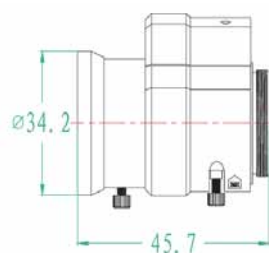

VA-8S

VA-50S

**VA-8S**

Focal Length		3.5-8mm	Mount/Flange Back	CS/M25.4×0.79
Max. Aperture Rate		1:1.4	Iris Control	Direct Drive
Image Format Cover		1/3"	Back Focal Length	8.2 - 12.9mm
Angle of View	D	81.20° - 41.10°	Operating Temperature	-40°C - +50°C
	H	68.88° - 33.40°	Dimension(W×H×L)	34.5×43×45.7mm
	V	54.43° - 25.36°	Weight	60g
Supply Voltage		DC 6 - 12V	Remark	Auto Iris(DC)

**VA-50S**

Focal Length		5-50mm	Mount/Flange Back	CS/M25.4×0.79
Max. Aperture Rate		1:1.4	Iris Control	Direct Drive
Image Format Cover		1/3"	Back Focal Length	—
Angle of View	D	61.93° 6.87	Operating Temperature	-40°C - +50°C
	H	51.28 5.49	Dimension(W×H×L)	41×47×75.9mm
	V	39.6 4.12	Weight	165g
Supply Voltage		DC 6 - 12V	Remark	Auto Iris(DC)

**MEDIDAS Y/O FOTOS**

VA-8S

VA-50S